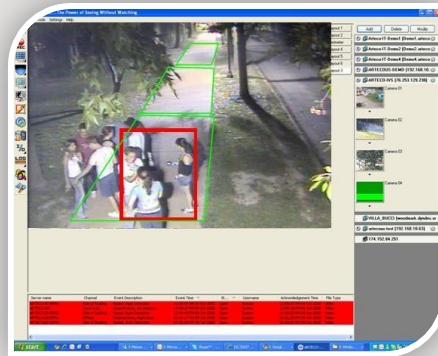

Higher Education

169 acre urban campus in Saint Louis, MO with more than 14,000 students. A medium-sized research and teaching university, it is counted among the world's leaders.

Concerns

- Student Safety
- Muggings, robbery, assault
- Vandalism, damage
- 400-yard path to popular strip

Technology

- ARTECO-7000 Hybrid NVR's
- 100% cameras using Analytics
- Converging people detection
- Advanced Object Analytics

Results

- Monitored 24-7 by campus police
- Staff receives audio alert, video pop-up of event onscreen
- 70% accuracy across 30 zones