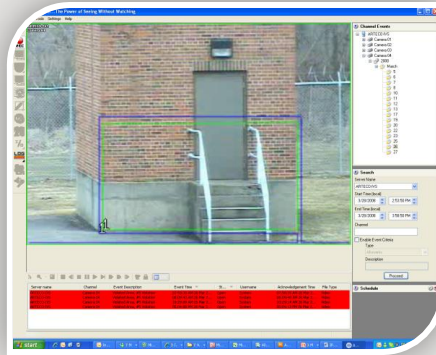

Cellular Communications

Wireless and wireline communications services infrastructure for 52 Million customers worldwide including the first 4G service from a national carrier.

Sprint®

Concerns

- Copper theft at POP sites
- Trespassing at POP sites
- Vandalism, Damage
- Vehicle entry points, loading zones

Technology

- 5+ Sites, 40+ Cameras (growing)
- 100% cameras using Analytics
- Violated area, Loitering
- ARTECO-5000 Hybrid NVR's
- Enterprise Server

Results

- Monitored 24-7 at headquarters
- Internal monitoring staff
- 94% accuracy rating on Analytics