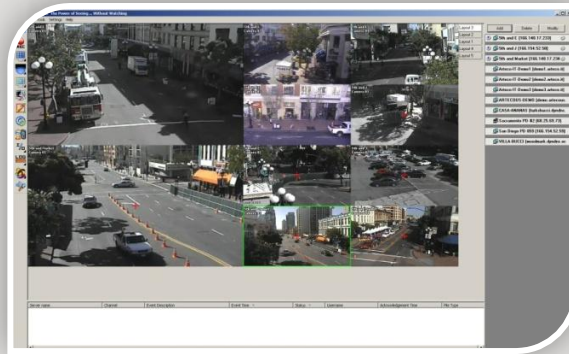

# Law Enforcement

The city of San Diego is California's second largest city in population with over one million. San Diego is located 17 miles from Tijuana, Mexico and 125 miles from Los Angeles.

### Concerns

- Special events, crowd control
- Public safety, mobile command
- Vandalism, Damage
- Video verification evidence

### Technology

- 6 trailers, 25+ Cameras (growing)
- 50% Use cameras using Analytics
- Violated Area, Loitering
- ARTECO-5000 Rugged NVR's
- Advanced Area Analytics